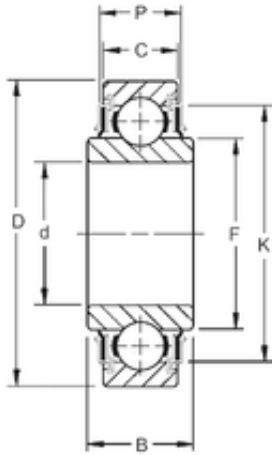

Bearing industry co., Ltd.

13,081 mm x 40 mm x 18,29 mm TIMKEN 203KRR5 Single Row Ball Bearings

Bearing No. 203KRR5

Size	13.081x40x18.29 mm
Bore Diameter	13,081 mm
Outer Diameter	40 mm
Width	18,29 mm
d	13,081 mm
D	40 mm
B	18,29 mm
C	12 mm
F	24,44 mm
Basic dynamic load rating (C)	10,9 kN

203KRR5 Bearing 2D drawings and 3D CAD models